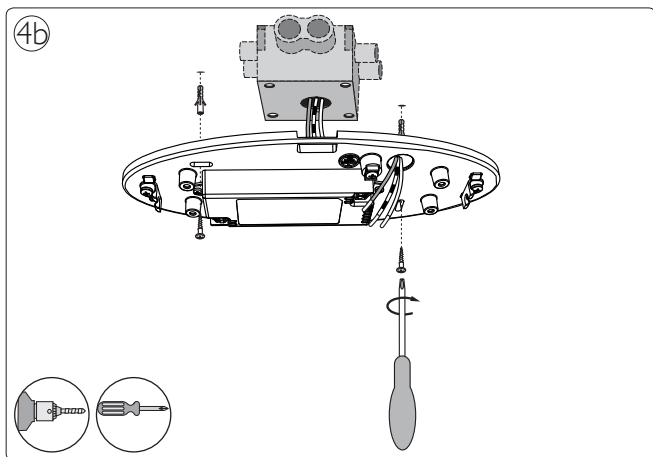

Incl.

12x Luxeon Rebel
Powered

1x

12

Philips Lighting Contact Centre
Int. Business Reply Service
I.B.R.S. / C.C.R.I. Numéro 10461
5600 VB Eindhoven
Pays-Bas / The Netherlands

www.philips.com/homelighting
☎ +800 7445 4775