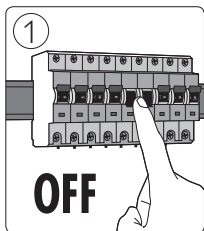

Incl.

12x Luxeon Rebel
Powered

1x

12

Philips Lighting Contact Centre
Int. Business Reply Service
I.B.R.S. / C.C.R.I. Numéro 10461
5600 VB Eindhoven
Pays-Bas / The Netherlands

www.philips.com/homelighting
☎ +800 7445 4775