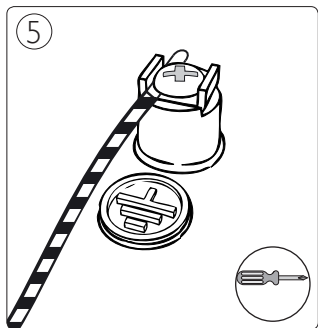

Incl.

12x Luxeon Rebel
Powered

1x

12

Philips Lighting Contact Centre
Int. Business Reply Service
I.B.R.S. / C.C.R.I. Numéro 10461
5600 VB Eindhoven
Pays-Bas / The Netherlands

www.philips.com/homelighting
☎ +800 7445 4775