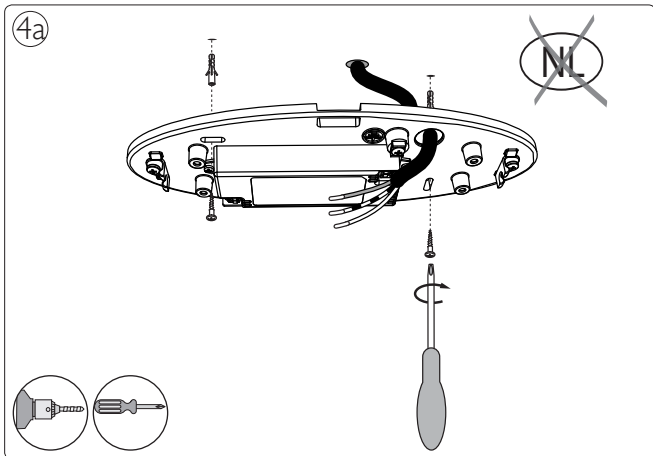

Incl.

12x Luxeon Rebel
Powered

1x

12

Philips Lighting Contact Centre
Int. Business Reply Service
I.B.R.S. / C.C.R.I. Numéro 10461
5600 VB Eindhoven
Pays-Bas / The Netherlands

www.philips.com/homelighting
☎ +800 7445 4775